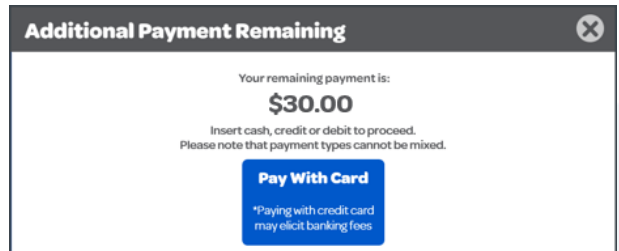

Text or Call Customer Support:
1-866-815-0222