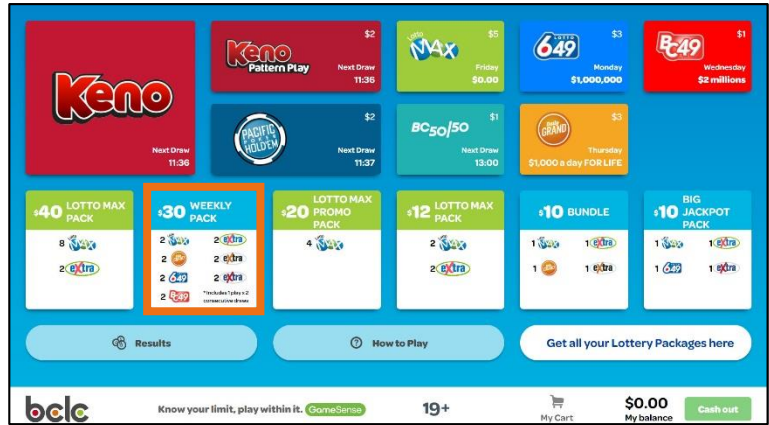

3. The Player will be taken to the **Numbers Selection Screen** and will choose the following:
 - Select their Numbers, Number of Draws, Extras, Combo, Number of Plays
4. Once Player has completed their selections, they can choose **Add to Cart** or **Buy Now**

Text or Call Customer Support:
1-866-815-0222

Self-Serve Terminal

Purchasing a Ticket

Quick Pick Packages

1. Select a **Quick Pick Package** tile

2. A pop-up will prompt the Player to **Add to Cart** or **Play Now**

Quick Pick Packages Screen

1. To navigate to the **Quick Pick Packages Screen**, tap **Lottery Packages** button
2. Select a **Quick Pick Package** tile
3. A pop-up will prompt the Player to **Add to Cart** or **Play Now**