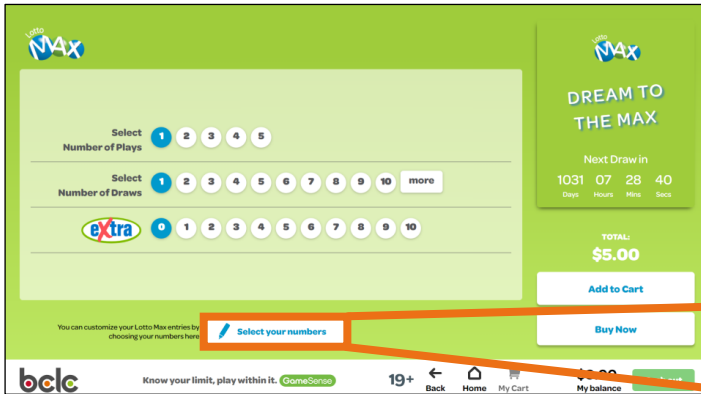

Self-Serve Terminal

Purchasing a Ticket

Quick Pick Ticket

Select the Game tile to open the Quick Pick Selection Screen

1. Select Online Game tile on the SST Homepage
2. The Player will be taken to the Quick Pick Selection Screen and will choose from the following options:
 - Number of Plays
 - Number of Draws
 - Extra
3. Once Player has completed their selections, they can choose **Add to Cart** or **Buy Now**

Options on the Quick Pick Selection Screen will vary for Pacific Hold'em Poker & BC 50/50

Text or Call Customer Support:
1-866-815-0222

Self-Serve Terminal

Purchasing a Ticket

Numbers Selection Ticket

1. From the Quick Pick Screen, tap the **Select Your Numbers** button

3. The Player will be taken to the **Numbers Selection Screen** and will choose the following:
 - Select their Numbers, Number of Draws, Extras, Combo, Number of Plays
4. Once Player has completed their selections, they can choose **Add to Cart** or **Buy Now**