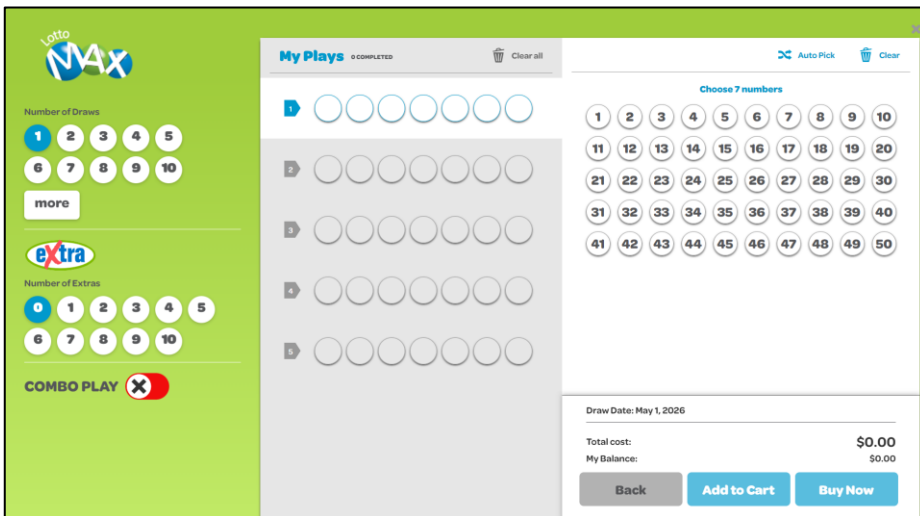

Self-Serve Terminal

Purchasing a Ticket

Quick Pick Ticket

Select the Game tile to open the Quick Pick Selection Screen

1. Select Online Game tile on the SST Homepage
2. The Player will be taken to the Quick Pick Selection Screen and will choose from the following options:
 - Number of Plays
 - Number of Draws
 - Extra
3. Once Player has completed their selections, they can choose **Add to Cart** or **Buy Now**

Options on the Quick Pick Selection Screen will vary for Pacific Hold'em Poker & BC 50/50

Text or Call Customer Support:
1-866-815-0222

Self-Serve Terminal

Purchasing a Ticket

Numbers Selection Ticket

1. From the Quick Pick Screen, tap the **Select Your Numbers** button

3. The Player will be taken to the **Numbers Selection Screen** and will choose the following:
 - Select their Numbers, Number of Draws, Extras, Combo, Number of Plays
4. Once Player has completed their selections, they can choose **Add to Cart** or **Buy Now**