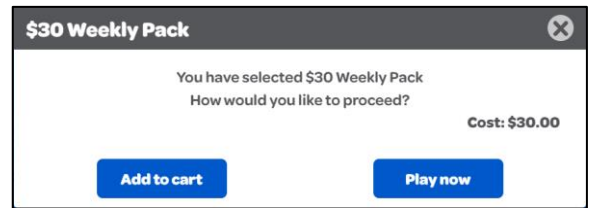

3. The Player will be taken to the **Numbers Selection Screen** and will choose the following:
 - Select their Numbers, Number of Draws, Extras, Combo, Number of Plays
4. Once Player has completed their selections, they can choose **Add to Cart** or **Buy Now**

Text or Call Customer Support:
1-866-815-0222

Self-Serve Terminal

Purchasing a Ticket

Quick Pick Packages

1. Select a **Quick Pick Package** tile

2. A pop-up will prompt the Player to **Add to Cart** or **Play Now**

Quick Pick Packages Screen

1. To navigate to the **Quick Pick Packages Screen**, tap **Lottery Packages** button
2. Select a **Quick Pick Package** tile
3. A pop-up will prompt the Player to **Add to Cart** or **Play Now**