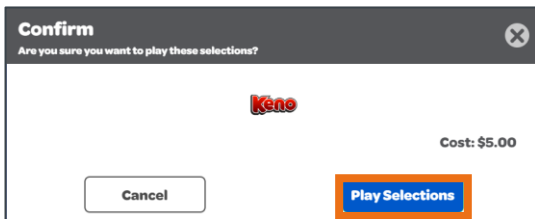

Self-Serve Terminal

Purchasing a Ticket

Buy Now/Play Now Function

The Player can **bypass the Cart function** and purchase an Online Game by using the **Buy Now/Play Now** function

Buy Now Function

Quick Pick Tickets & Numbers Selection Tickets

1. In the **Quick Pick Screen** or **Numbers Selection Screen**, after the Player has completed their selections, they can choose **Buy Now**

2. The player will select **Play Selections** on a pop-up

3. The Player will be prompted to pay