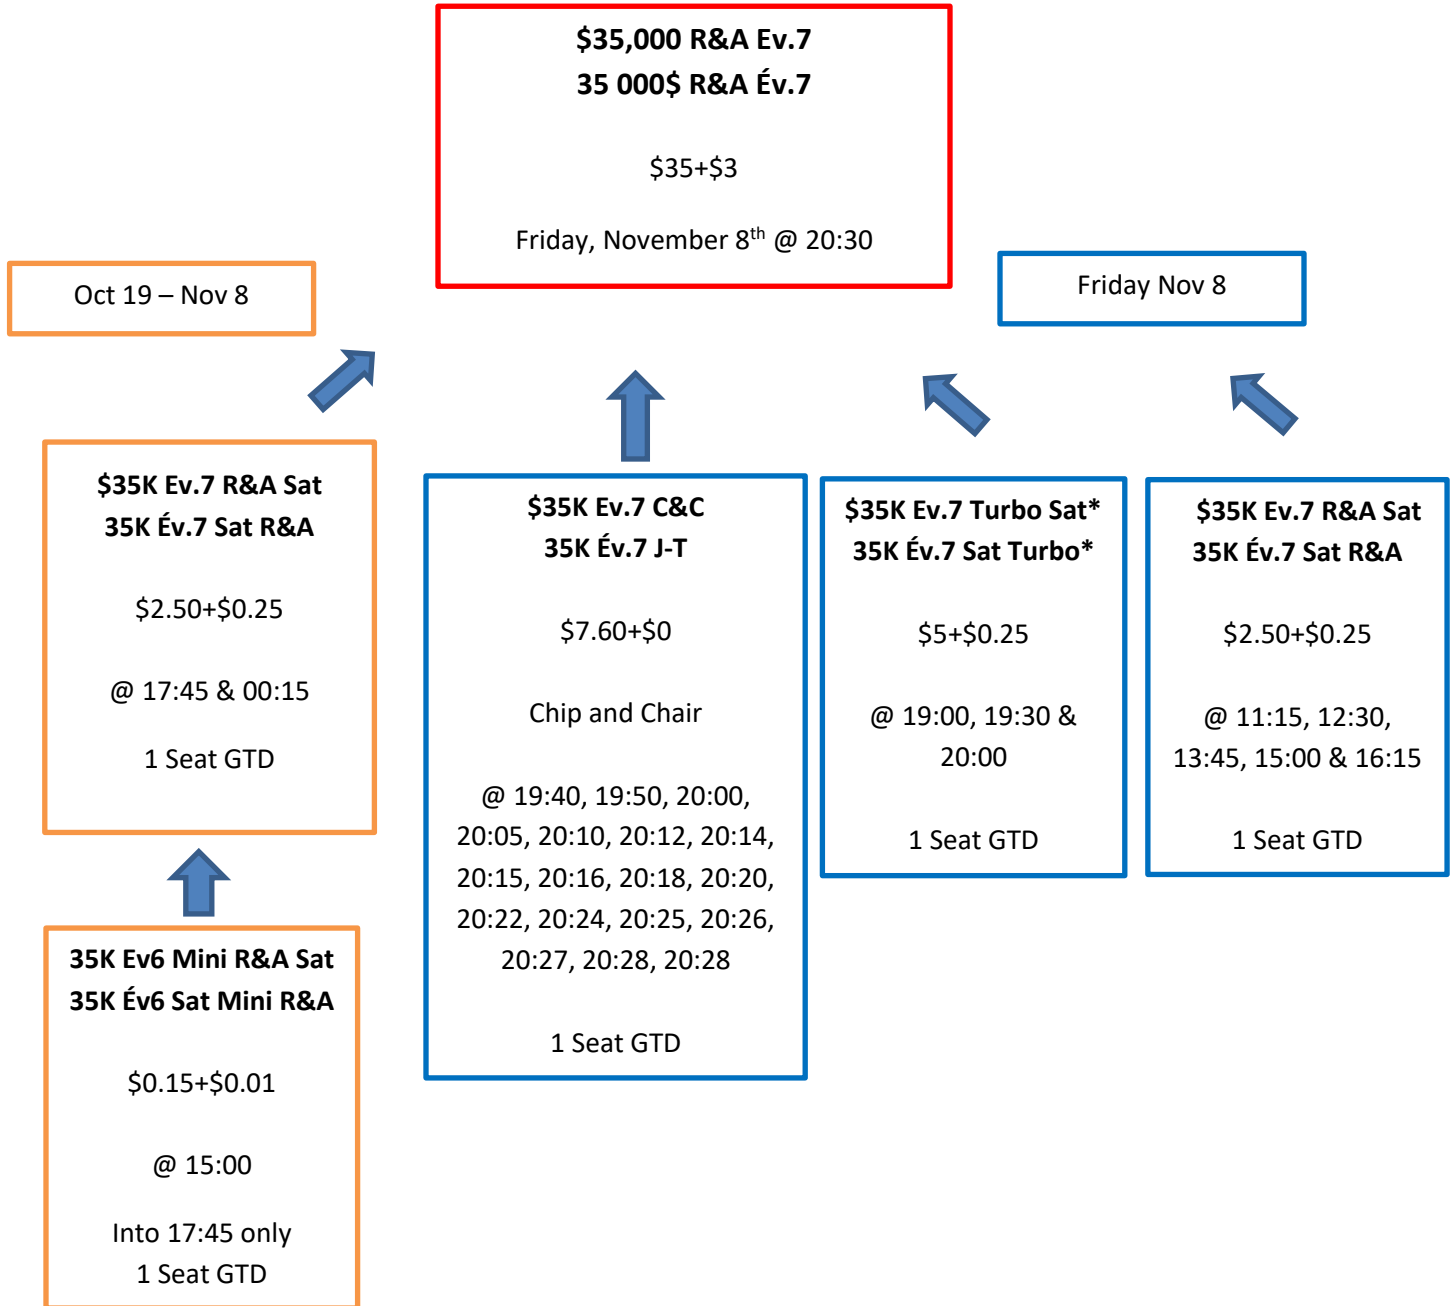

\$35,000 R&A Ev.7 Qualifying Structure

Red – \$35,000 R&A Ev.7 Friday, November 8th
Blue – Daily Structure Friday, November 8th
Orange – Daily Structure Oct 19 – Nov 8

*2 Optional Rebuys
 1 Seat GT / min 3 players to start
 All times are in ET